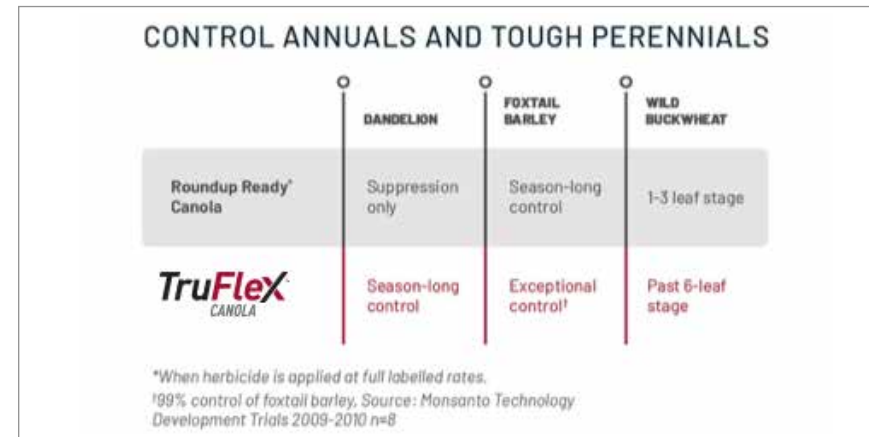

Superior Weed Control

TruFlex
CANOLA

Available Assets:

IMPROVED CONTROL OF TOUGH WEEDS

 Dandelion	 Foxtail barley	 Wild buckwheat

TruFlex
CANOLA