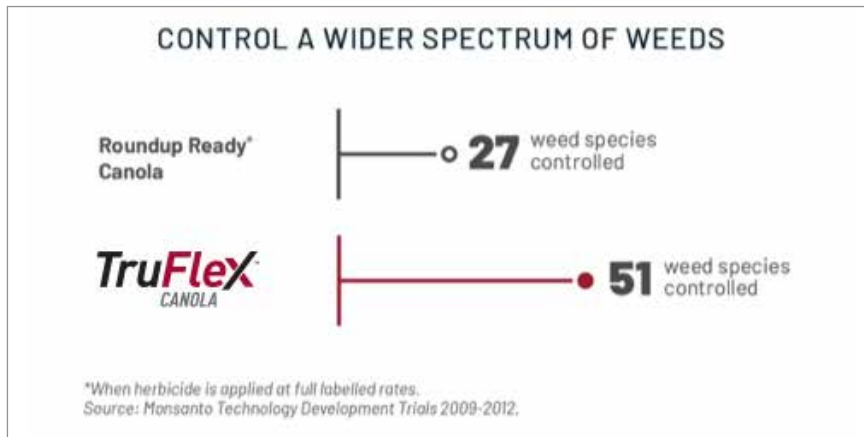

Superior Weed Control

TruFlex
CANOLA

Available Assets:

IMPROVED CONTROL OF TOUGH WEEDS

 Dandelion	 Foxtail barley	 Wild buckwheat

TruFlex
CANOLA