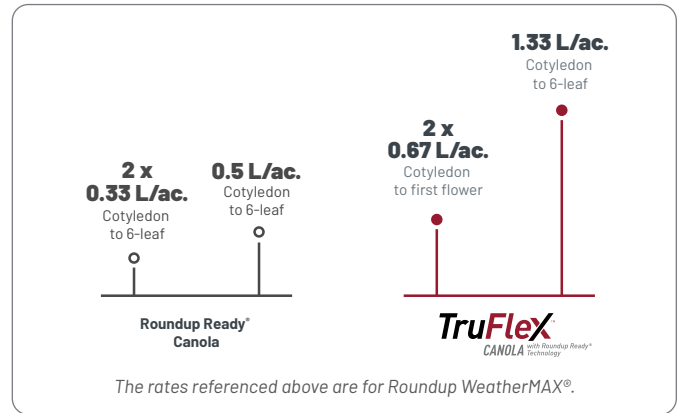

THE RATE FARMERS NEED FOR THEIR WEED CHALLENGES

Farmers will be able to apply Roundup WeatherMAX herbicide in-crop at 0.67 L/ac. for two applications or 1.33 L/ac. for a single application, so you can choose the right rate for the unique weed challenges on your farm.