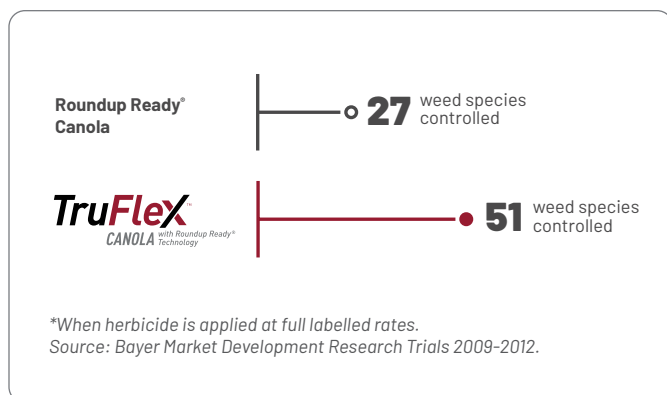

IMPROVED CONTROL OF TOUGH WEEDS

The flexibility of the TruFlex canola system will allow for the control of harder-to-kill weeds like cleavers, foxtail barley and wild buckwheat. It will also help enable season-long dandelion control.

FLEXIBILITY IN SPRAY RATES AND TIMING

TruFlex canola will have a wider application window than our current technology. If weather or a late flush of weeds delays your spray date, no problem – you will be able to spray up to first flower[†] when applying sequential rates of 0.67 L/ac. The TruFlex canola system will also enable flexibility with your Roundup WeatherMAX® herbicide application rate to help get the job done.

HIGHER YIELD POTENTIAL THROUGH GENETICS AND CROP SAFETY

New genetics have packed a lot of yield potential into each TruFlex canola seed. New advances in trait technology will help enable better weed control and crop safety compared to Roundup Ready canola. It's a combination that could give you the opportunity to see much more yield potential at harvest time.

*Average number of days for canola to reach maturity based on the 2010 Canola Glossy from the Manitoba Canola Growers Association. Maturity will vary considerably depending on location, growing season and date of seeding.

[†] First flower is when 50% of the plants in the field have no more than one flower.

SYSTEM COMPARISON

CONTROL A WIDER SPECTRUM OF WEEDS