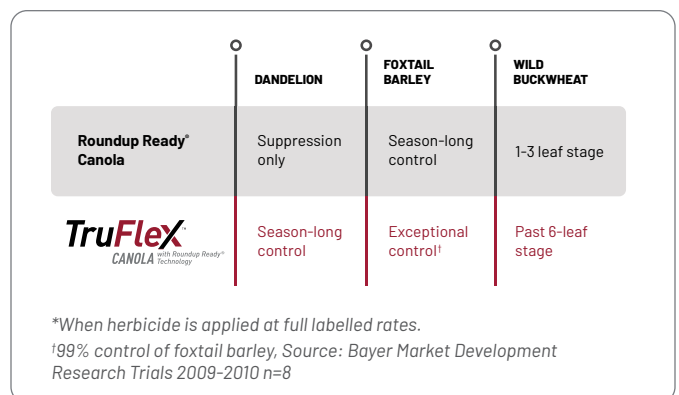

CONTROL ANNUALS AND TOUGH PERENNIALS